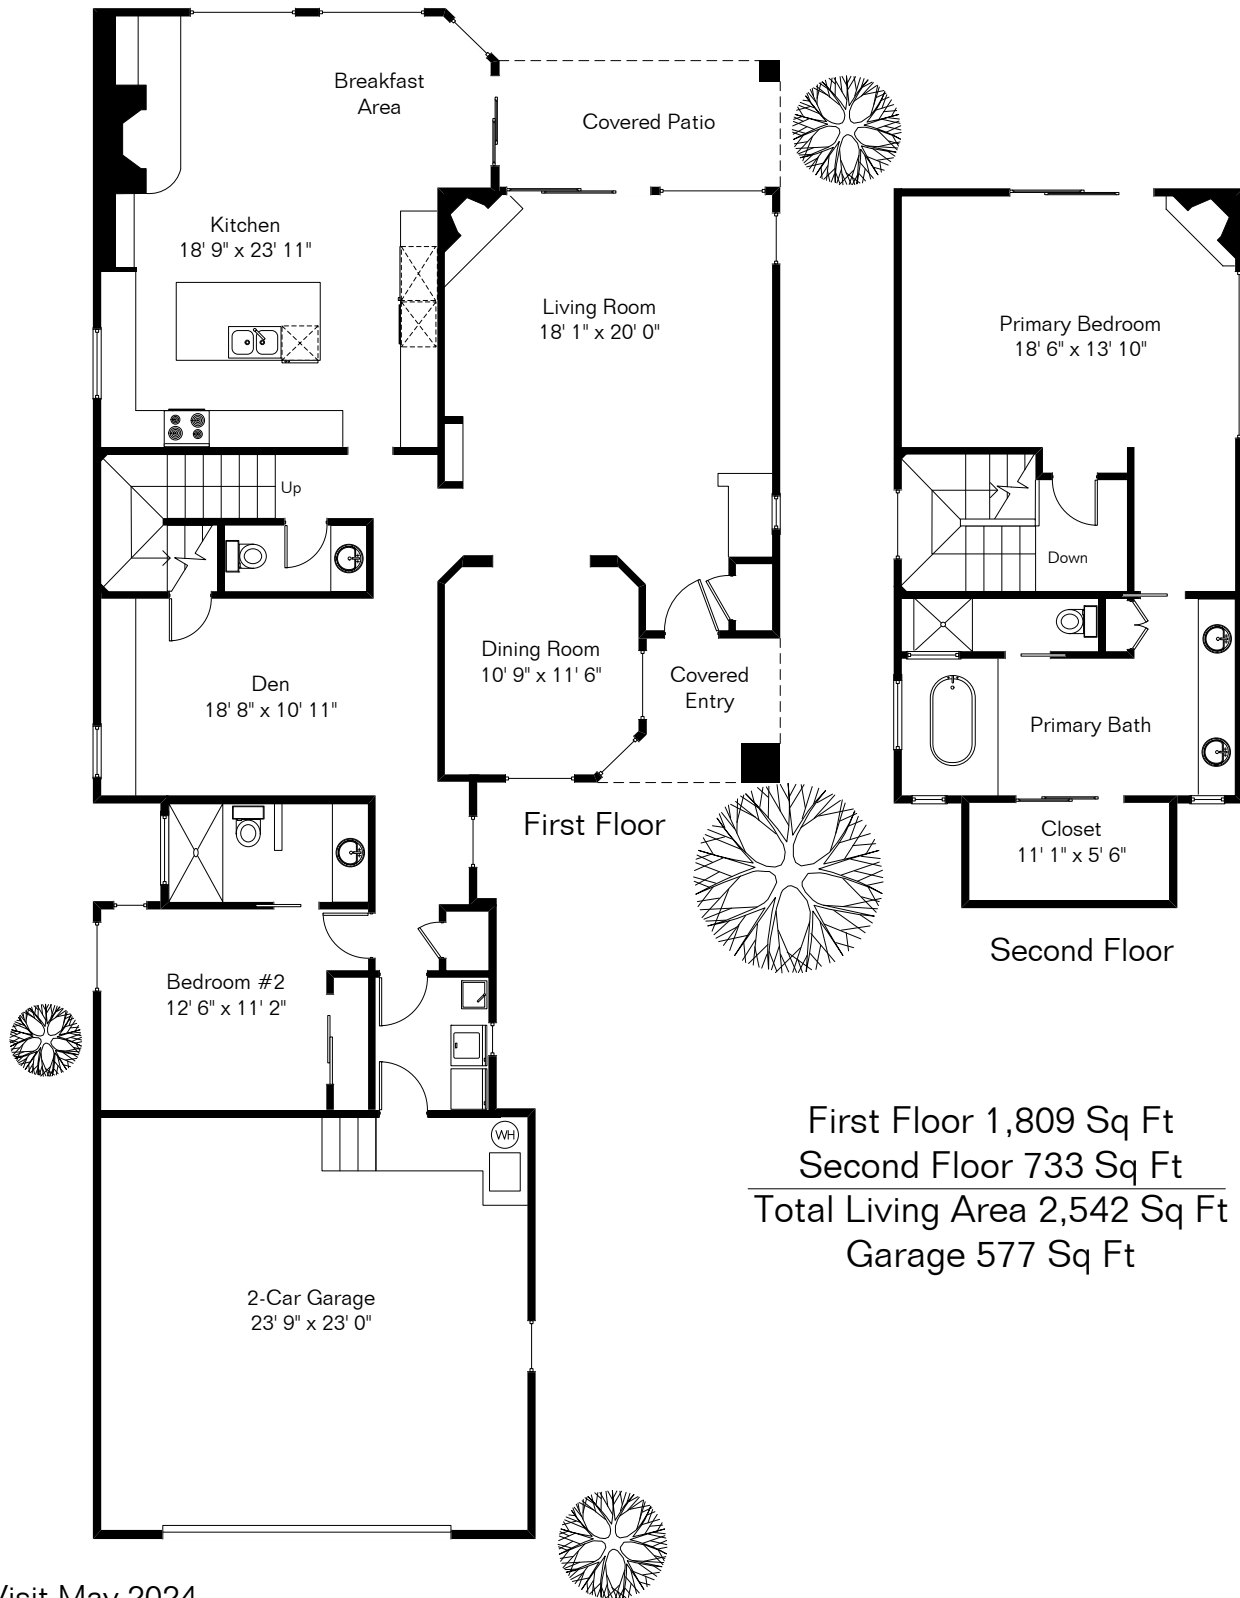

6054 N Moon Crest Dr

The square footages and room size information are deemed to be reliable but are not guaranteed and should be independently verified. This drawing is for marketing purposes only.

First Floor 1,809 Sq Ft
Second Floor 733 Sq Ft
Total Living Area 2,542 Sq Ft
Garage 577 Sq Ft

Site Visit May 2024

Copyright 2024 Floor Plans First! LLC
All Rights Reserved.

Floor Plans First!
See the Floor Plan First!
FloorPlansFirst.com™
(520) 881-1500